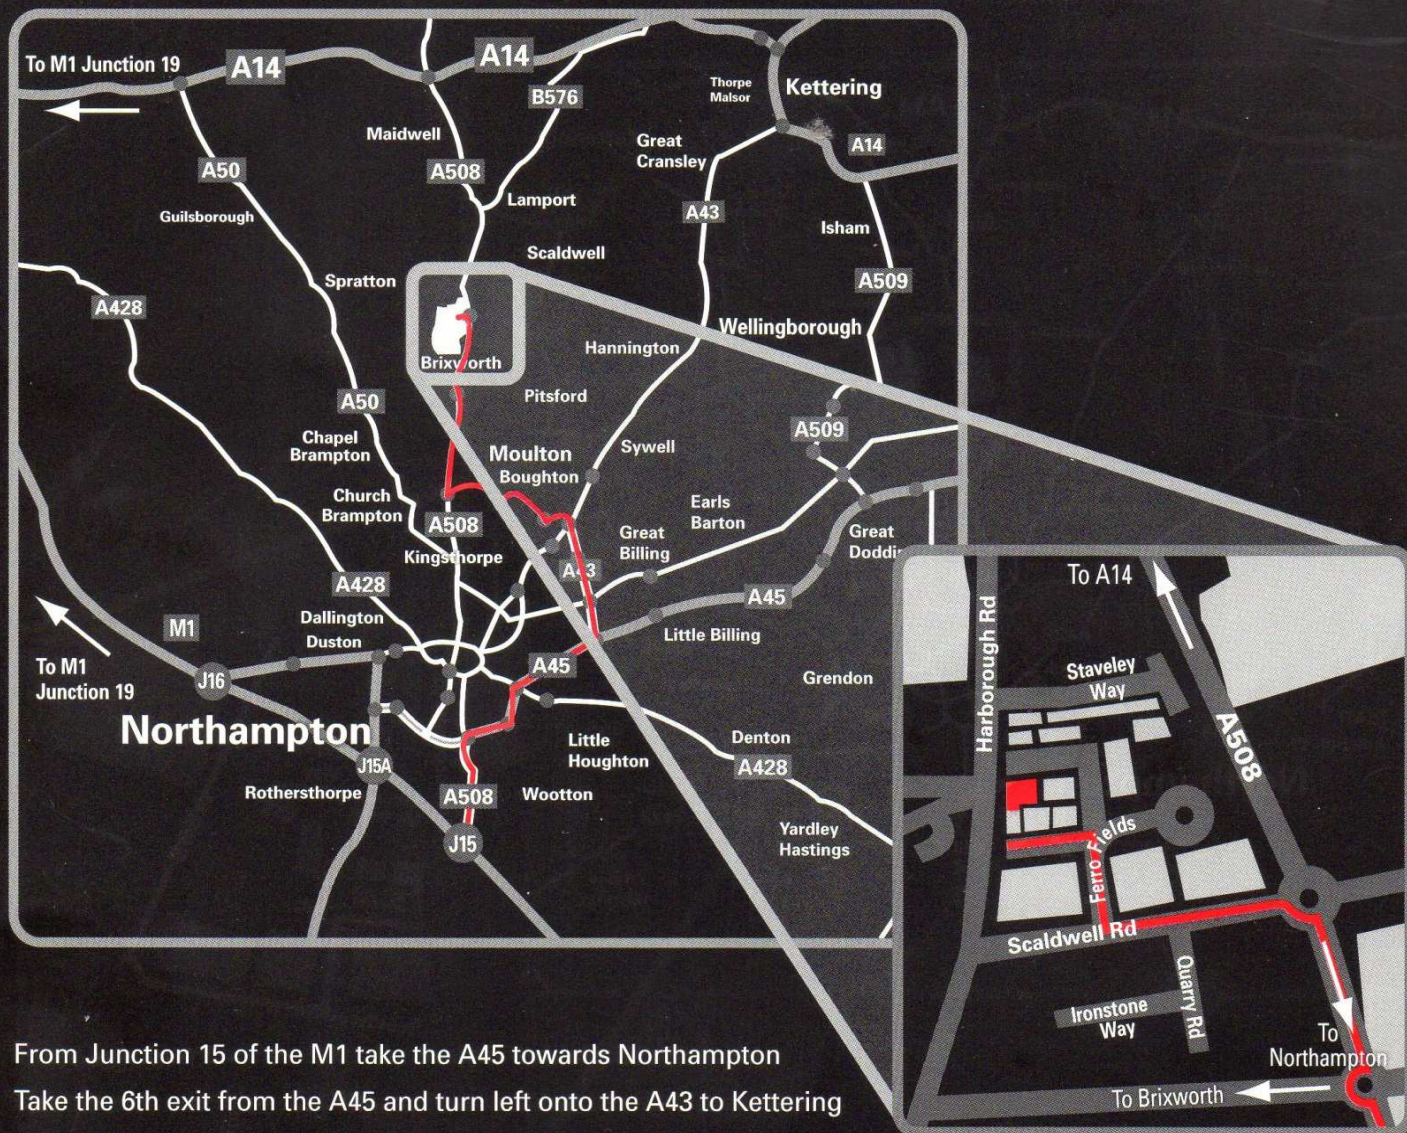

# Hockleys Location Map From the South

Unit 3 Ferro Fields, Brixworth, Northampton, NN6 9UA

Tel: 01604 881551 Website: [www.hockleyscakes.co.uk](http://www.hockleyscakes.co.uk)

- From Junction 15 of the M1 take the A45 towards Northampton
- Take the 6th exit from the A45 and turn left onto the A43 to Kettering and Moulton Park
- **WARNING:** you should strictly adhere to the 50mph speed limit as there is a timed speed camera system, which regularly catches speeding motorists
- Cross the next roundabout (2nd exit) and continue towards Moulton Park on the A43
- Stay in the left hand lane as you approach the next roundabout
- Take the 2nd exit of the roundabout and enter Talavera Way (following the signs for the A508 to Market Harborough)
- Continue to the next roundabout and take the 2nd exit turning right into Red House Road, following the signs for the A508 to Market Harborough
- Continue straight over (2nd exit) the next two roundabouts, following the signs for the A508 to Market Harborough
- Take the third exit of the next roundabout into Holly Lodge Drive (A5076)
- At the end of this road turn right (at the traffic lights) onto the A508 towards Market Harborough
- Continue through several villages, passing Pitsford Reservoir on your right hand side
- Ignore the signs to Brixworth at the 2nd roundabout and continue along the A508 towards Market Harborough
- At the next roundabout take the 1st exit (turn left). You are now on the Scaldwell Road
- Take your first right into Ferro Fields Industrial Estate
- Pass the large factory on your left
- Take your next left into a parking area and turn left, passing a conservatory on your right
- Drive through the green gates to the end and Hockleys cakes are located to the right of the last building on the right