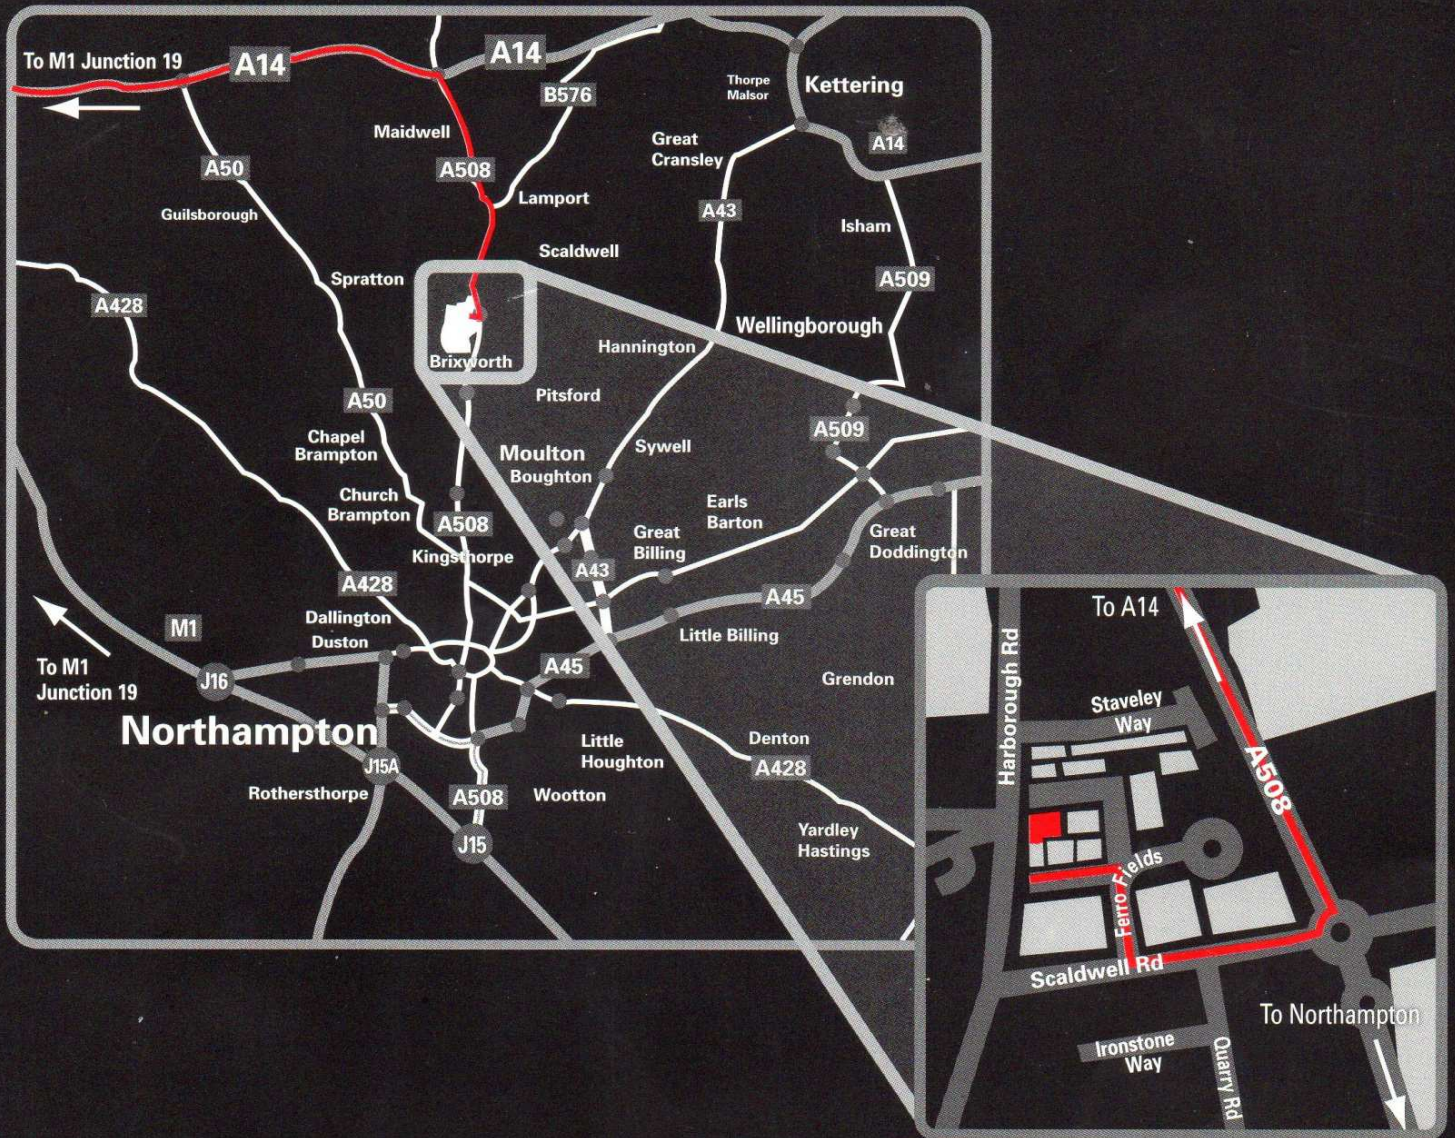

Hockleys Location Map From the North

Unit 3 Ferro Fields, Brixworth, Northampton, NN6 9UA
Tel: 01604 881551 Website: www.hockleyscakes.co.uk

- Exit the M1 at Junction 19 and join the A14 towards Huntingdon
- Exit the A14 at Junction 2 and join the A508 towards Northampton
- Continue along the A508 through two small villages – Maidwell and Lamport
- At the next roundabout take the third exit (turn right)
- You are now on the Scaldwell Road
- Take your first right into Ferro Fields Industrial Estate
- Pass the large factory on your left
- Take your next left into a parking area and turn left, passing a conservatory on your right
- Drive through the green gates to the end and Hockleys cakes are located to the right of the last building on the right